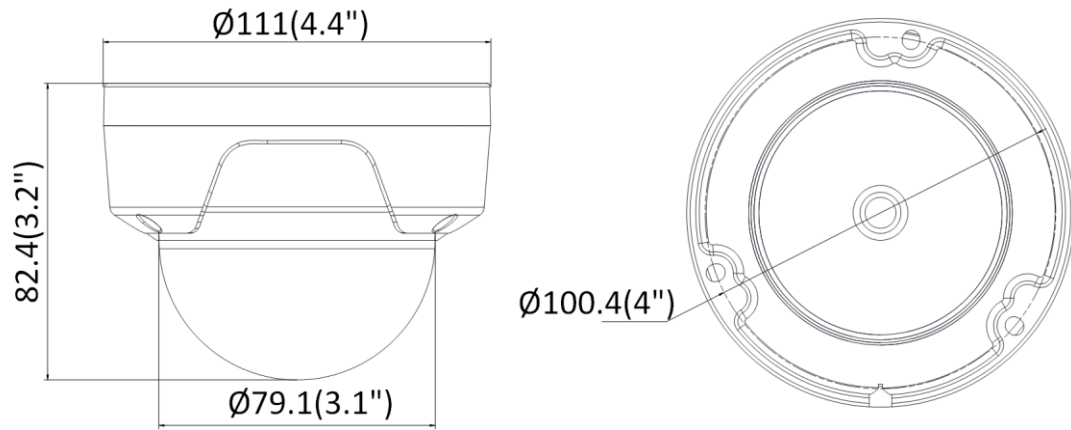

Dimension

Unit: mm(inch)

Accessory